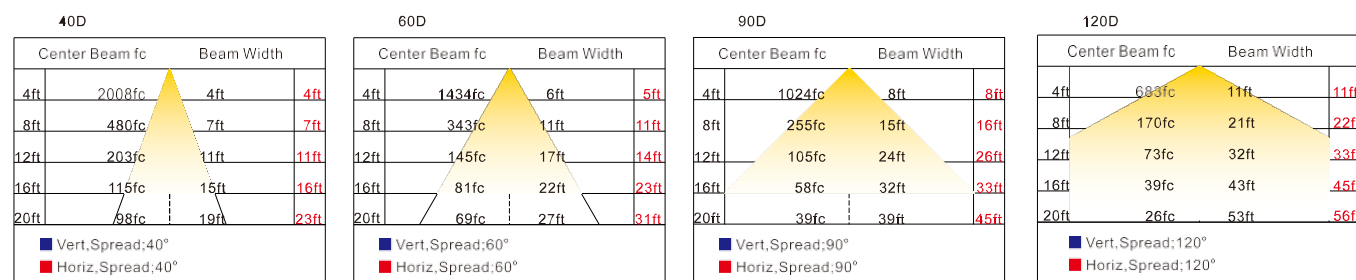

Light Distribution