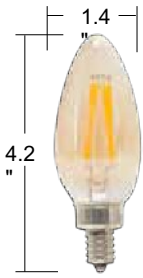

LED FILAMENT LAMP SERIES

LFB11C4022AD
4.5 Dim B11
Amber Deco