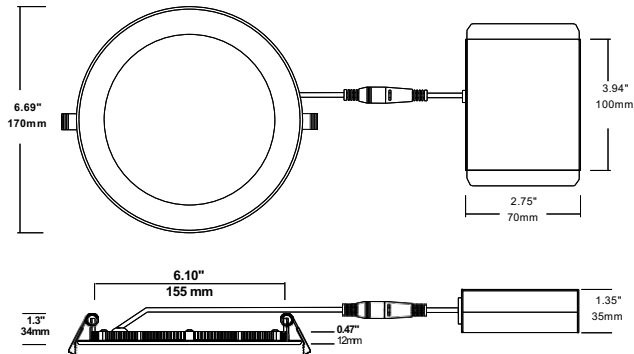

SPECIFICATION

SKU	HY-DL-R4-9W-5CCT	HY-DL-9W-S-3CCT	HY-DL-R6-12W-5CCT	HY-DL-12W-S-3CCT	HY-DL-18W-R-XXK
Size	4" Round	4" Square	6" Round	6" Square	8" Round
Energy Star Model No.	FX-DL4-9W-DIM-5CC-#D	YGCL-9X-ETL(3CCT)	FX-DL6-12W-DIM-5CC-#D	YGCL-12X-ETL(3CCT)	JXL-TA08-T18W-UDD-##
Wattage	9W		12W		18W
Input Voltage	120V AC, 50/60HZ				AC 120-277V
Lumens	700LM		900LM		1350LM
Halogen Equivalent	60W		75W		120W
Working Hours	70% light output at 50000hrs				
Power Factor	0.95~0.98				
Beam Angle	110°				
CCT	5CCT (27/30/35/40/50K) Tunable for Round/ 3CCT (3/4/5K) Tunable for Square				5000K
Dimming	works with LED/CFL LED Dimmer				works with 0-10V LED Dimmer
Operating Temperature	14°F -104 °F (-10 °C-40 °C)				
IP Range	IP44				
Material	Aluminum housing with PMMA lampshade				
Product Size	Φ4.92"	4.92" x 4.92"	Φ6.69"	6.69" x 6.69"	Φ8.78"
Qty/Pack	20	20	20	20	10
Master Package Size	14.6"x12.6"x11.4"	14.6"x12.6"x11.41"	15.8"x14.6"x14.6"	18.7"x14.6"x15.2"	18.8"x11.5"x9.8"
Master Package Weight	18.72LB	19.8LB	26.43LB	27.5LB	17.63LB

ORDERING CODE DEFINITION

Example: Model No: HY-DL-12W-R-3CCT

Company Code	Product	Size	Watt	Shape	C.C.T
HY	DL: Ultra-Thin Downlights	4 inch	9W	R: Round S: Square	5CCT: 27K/30K/35K/4K/5K 30K: 3000K 50K: 5000K
		6 inch	12W		
		8 inch	18W		

ALINA LIGHTING SOLUTIONS

LED ULTRA SLIM DOWNLIGHT

DIMENSIONS

4" Round

4" Square

6" Round

6" Square

8" Round