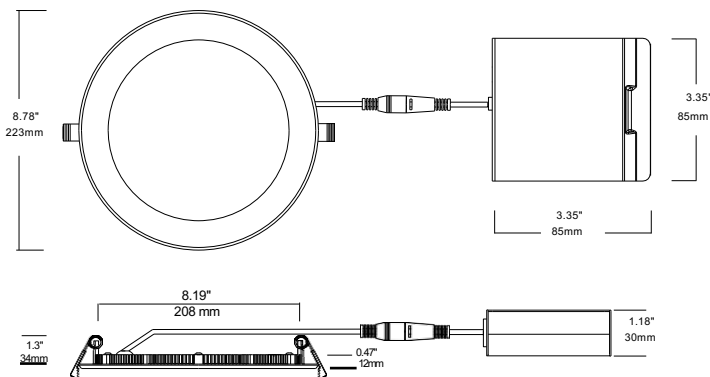

SPECIFICATION

SKU	HY-DL-R4-9W-5CCT	HY-DL-9W-S-3CCT	HY-DL-R6-12W-5CCT	HY-DL-12W-S-3CCT	HY-DL-18W-R-XXK
Size	4" Round	4" Square	6" Round	6" Square	8" Round
Energy Star Model No.	FX-DL4-9W-DIM-5CC-#D	YGCL-9X-ETL(3CCT)	FX-DL6-12W-DIM-5CC-#D	YGCL-12X-ETL(3CCT)	JXL-TA08-T18W-UDD-##
Wattage	9W		12W		18W
Input Voltage	120V AC, 50/60HZ				AC 120-277V
Lumens	700LM		900LM		1350LM
Halogen Equivalent	60W		75W		120W
Working Hours	70% light output at 50000hrs				
Power Factor	0.95~0.98				
Beam Angle	110°				
CCT	5CCT (27/30/35/40/50K) Tunable for Round/ 3CCT (3/4/5K) Tunable for Square				5000K
Dimming	works with LED/CFL LED Dimmer				works with 0-10V LED Dimmer
Operating Temperature	14°F -104 °F (-10 °C-40 °C)				
IP Range	IP44				
Material	Aluminum housing with PMMA lampshade				
Product Size	Φ4.92"	4.92" x 4.92"	Φ6.69"	6.69" x 6.69"	Φ8.78"
Qty/Pack	20	20	20	20	10
Master Package Size	14.6"x12.6"x11.4"	14.6"x12.6"x11.41"	15.8"x14.6"x14.6"	18.7"x14.6"x15.2"	18.8"x11.5"x9.8"
Master Package Weight	18.72LB	19.8LB	26.43LB	27.5LB	17.63LB

ORDERING CODE DEFINITION

Example: Model No: HY-DL-12W-R-3CCT

Company Code	Product	Size	Watt	Shape	C.C.T
HY	DL: Ultra-Thin Downlights	4 inch	9W	R: Round S: Square	5CCT: 27K/30K/35K/4K/5K 30K: 3000K 50K: 5000K
		6 inch	12W		
		8 inch	18W		

ALINA LIGHTING SOLUTIONS

LED ULTRA SLIM DOWNLIGHT

DIMENSIONS

4" Round

4" Square

6" Round

6" Square

8" Round