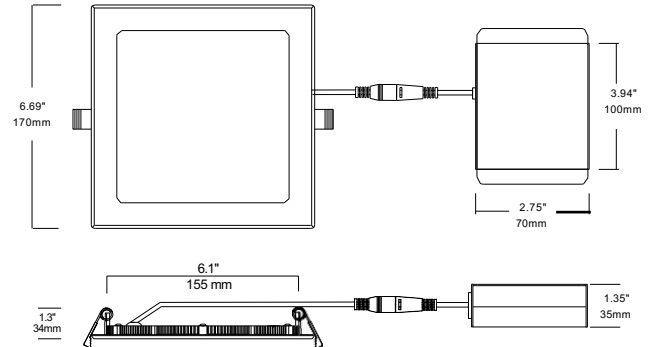

SPECIFICATION

SKU	HY-DL-R4-9W-5CCT	HY-DL-9W-S-3CCT	HY-DL-R6-12W-5CCT	HY-DL-12W-S-3CCT	HY-DL-18W-R-XXK
Size	4" Round	4" Square	6" Round	6" Square	8" Round
Energy Star Model No.	FX-DL4-9W-DIM-5CC-#D	YGCL-9X-ETL(3CCT)	FX-DL6-12W-DIM-5CC-#D	YGCL-12X-ETL(3CCT)	JXL-TA08-T18W-UDD-##
Wattage	9W		12W		18W
Input Voltage	120V AC, 50/60HZ				AC 120-277V
Lumens	700LM		900LM		1350LM
Halogen Equivalent	60W		75W		120W
Working Hours	70% light output at 50000hrs				
Power Factor	0.95~0.98				
Beam Angle	110°				
CCT	5CCT (27/30/35/40/50K) Tunable for Round/ 3CCT (3/4/5K) Tunable for Square				5000K
Dimming	works with LED/CFL LED Dimmer				works with 0-10V LED Dimmer
Operating Temperature	14°F -104 °F (-10 °C-40 °C)				
IP Range	IP44				
Material	Aluminum housing with PMMA lampshade				
Product Size	Φ4.92"	4.92" x 4.92"	Φ6.69"	6.69" x 6.69"	Φ8.78"
Qty/Pack	20	20	20	20	10
Master Package Size	14.6"x12.6"x11.4"	14.6"x12.6"x11.41"	15.8"x14.6"x14.6"	18.7"x14.6"x15.2"	18.8"x11.5"x9.8"
Master Package Weight	18.72LB	19.8LB	26.43LB	27.5LB	17.63LB

ORDERING CODE DEFINITION

Example: Model No: HY-DL-12W-R-3CCT

Company Code	Product	Size	Watt	Shape	C.C.T
HY	DL: Ultra-Thin Downlights	4 inch	9W	R: Round S: Square	5CCT: 27K/30K/35K/4K/5K 30K: 3000K 50K: 5000K
		6 inch	12W		
		8 inch	18W		

ALINA LIGHTING SOLUTIONS

LED ULTRA SLIM DOWNLIGHT

DIMENSIONS

4" Round

4" Square

6" Round

6" Square

8" Round