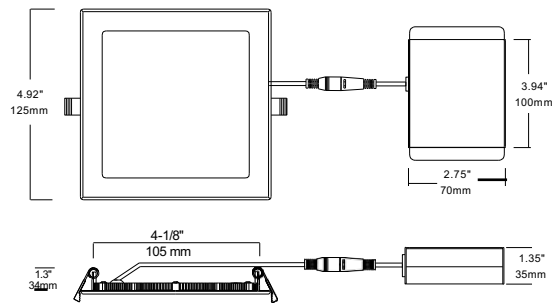

SPECIFICATION

SKU	HY-DL-R4-9W-5CCT	HY-DL-9W-S-3CCT	HY-DL-R6-12W-5CCT	HY-DL-12W-S-3CCT	HY-DL-18W-R-XXK
Size	4" Round	4" Square	6" Round	6" Square	8" Round
Energy Star Model No.	FX-DL4-9W-DIM-5CC-#D	YGCL-9X-ETL(3CCT)	FX-DL6-12W-DIM-5CC-#D	YGCL-12X-ETL(3CCT)	JXL-TA08-T18W-UDD-##
Wattage	9W		12W		18W
Input Voltage	120V AC, 50/60HZ				AC 120-277V
Lumens	700LM		900LM		1350LM
Halogen Equivalent	60W		75W		120W
Working Hours	70% light output at 50000hrs				
Power Factor	0.95~0.98				
Beam Angle	110°				
CCT	5CCT (27/30/35/40/50K) Tunable for Round/ 3CCT (3/4/5K) Tunable for Square				5000K
Dimming	works with LED/CFL LED Dimmer				works with 0-10V LED Dimmer
Operating Temperature	14°F -104 °F (-10 °C-40 °C)				
IP Range	IP44				
Material	Aluminum housing with PMMA lampshade				
Product Size	Φ4.92"	4.92" x 4.92"	Φ6.69"	6.69" x 6.69"	Φ8.78"
Qty/Pack	20	20	20	20	10
Master Package Size	14.6"x12.6"x11.4"	14.6"x12.6"x11.41"	15.8"x14.6"x14.6"	18.7"x14.6"x15.2"	18.8"x11.5"x9.8"
Master Package Weight	18.72LB	19.8LB	26.43LB	27.5LB	17.63LB

ORDERING CODE DEFINITION

Example: Model No: HY-DL-12W-R-3CCT

Company Code	Product	Size	Watt	Shape	C.C.T
HY	DL: Ultra-Thin Downlights	4 inch	9W	R: Round S: Square	5CCT: 27K/30K/35K/4K/5K 30K: 3000K 50K: 5000K
		6 inch	12W		
		8 inch	18W		

ALINA LIGHTING SOLUTIONS

LED ULTRA SLIM DOWNLIGHT

DIMENSIONS

4" Round

4" Square

6" Round

6" Square

8" Round