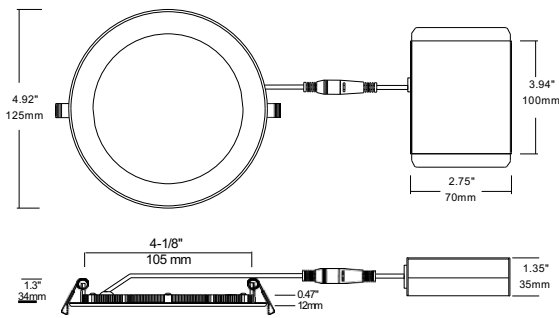

SPECIFICATION

SKU	HY-DL-R4-9W-5CCT	HY-DL-9W-S-3CCT	HY-DL-R6-12W-5CCT	HY-DL-12W-S-3CCT	HY-DL-18W-R-XXK
Size	4" Round	4" Square	6" Round	6" Square	8" Round
Energy Star Model No.	FX-DL4-9W-DIM-5CC-#D	YGCL-9X-ETL(3CCT)	FX-DL6-12W-DIM-5CC-#D	YGCL-12X-ETL(3CCT)	JXL-TA08-T18W-UDD-##
Wattage	9W		12W		18W
Input Voltage	120V AC, 50/60HZ				AC 120-277V
Lumens	700LM		900LM		1350LM
Halogen Equivalent	60W		75W		120W
Working Hours	70% light output at 50000hrs				
Power Factor	0.95~0.98				
Beam Angle	110°				
CCT	5CCT (27/30/35/40/50K) Tunable for Round/ 3CCT (3/4/5K) Tunable for Square				5000K
Dimming	works with LED/CFL LED Dimmer				works with 0-10V LED Dimmer
Operating Temperature	14°F -104 °F (-10 °C-40 °C)				
IP Range	IP44				
Material	Aluminum housing with PMMA lampshade				
Product Size	Φ4.92"	4.92" x 4.92"	Φ6.69"	6.69" x 6.69"	Φ8.78"
Qty/Pack	20	20	20	20	10
Master Package Size	14.6"x12.6"x11.4"	14.6"x12.6"x11.41"	15.8"x14.6"x14.6"	18.7"x14.6"x15.2"	18.8"x11.5"x9.8"
Master Package Weight	18.72LB	19.8LB	26.43LB	27.5LB	17.63LB

ORDERING CODE DEFINITION

Example: Model No: HY-DL-12W-R-3CCT

Company Code	Product	Size	Watt	Shape	C.C.T
HY	DL: Ultra-Thin Downlights	4 inch	9W	R: Round S: Square	5CCT: 27K/30K/35K/4K/5K 30K: 3000K 50K: 5000K
		6 inch	12W		
		8 inch	18W		

ALINA LIGHTING SOLUTIONS

LED ULTRA SLIM DOWNLIGHT

DIMENSIONS

4" Round

4" Square

6" Round

6" Square

8" Round