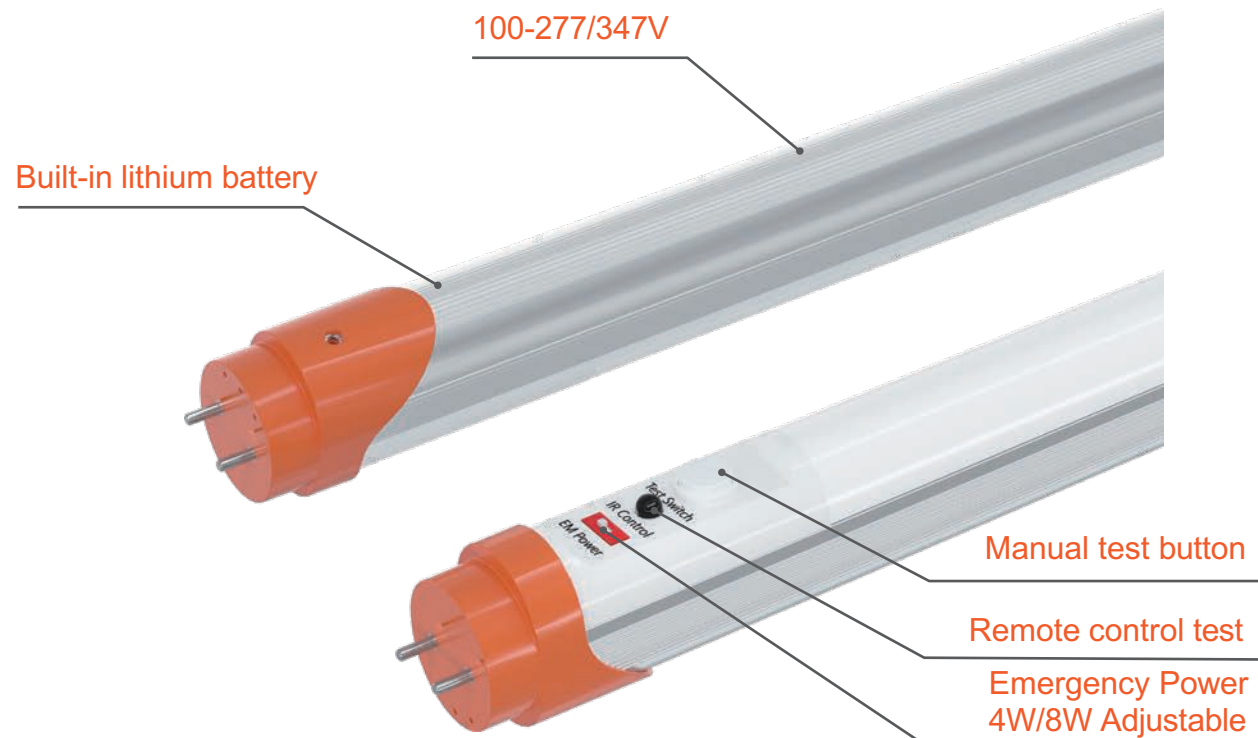

# LED T8 EMERGENCY TUBE G3 SERIES

## Product Features

- **Emergency Power:** Emergency Power 4W/8W Adjustable.
- **Emergency Time:** 4W 180 minutes, 8W 90 minutes.
- **Test:** Emergency function test of button or remote controller.
- **ALL IN ONE:** Power & CCT Adjustable Option
- **Construction:** Aluminum case and PC lens, Standard colors are Clear and Frosted.
- **LED System:** LED system with a life rating of  $\geq 50,000$  hours at L70 @25°C. Luminous efficacy  $> 130$  lm/W.
- **Electrical:** 100V-277/347 VAC. PF $\geq 0.9$  and THD $\leq 20\%$ .
- **Certification:** ETL Listed, DLC SSL 5.1, FCC, RoHS.
- **Five-year Limited Warranty.**

## Technical Datasheet

Part No.	Length	Power	Luminous Flux	Luminous Efficacy	Emergency Power & Luminous Flux & Time	Certificate
EDI-T84F10-B G3	4FT	10W	1700 lm	170 lm/w	4W Emergency 520lm 180 minutes 8W Emergency 1040lm 90 minutes	ETL / DLC FCC / RoHS
EDI-T84F12-B G3		12W	1800 lm	150 lm/w		
EDI-T84F15-B G3		15W	1950 lm	130 lm/W Emergency		
EDI-T84F18-B G3		18W	2340 lm			
EDI-T84F20-B G3		20W	2600 lm			
EDI-T84F22-B G3		22W	2860 lm			
EDI-T84F24-B G3		24W	3120 lm			

Item	L x W x H(inch)
4FT	47.71" x 1.14" x 1.49"