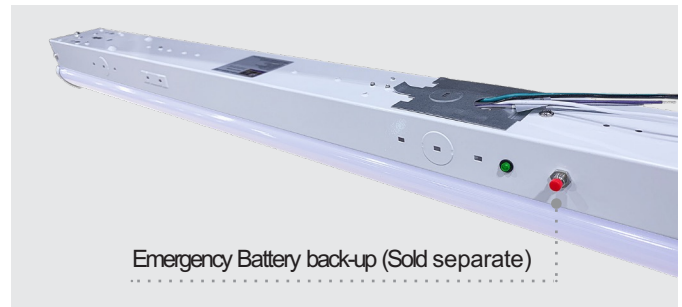

LED STRIP LIGHT SERIES

Wattage: 25W, 40W, 64W

The Strip Light Series with its all-in-one, lightweight and slim with multiple mounting situations available put it at the top of the list for any ceiling area where bright light is needed. The Strip Light Series can be widely used for commercial and retail spaces, hallways, residential and commercial garages, and residential and commercial basements.

FEATURES

- Made of high quality aluminum material.
- Made of high quality PC material, high ignition point, more safe.
- White finish with Frosted PC lens.
- Lampshade-inner surface stripe design make the light diffusion angle greater and the light more uniform.
- 0-10V will be dim to 0%.

SPECIFICATION

WATTAGE	(2FT) 24W/30W/35W	(4FT) 40W	(8FT) 64W
LUMEN	2877 Lm / 3839 Lm/ 4228 Lm	5200 lm	8320 lm
EFFICACY	up to 130 lm/W	130 lm/W	130 lm/W
CCT	3500K/4000K/5000K	3000K/4000K/5000K	4000K, 5000K
CRI	80		
INPUT VOLTAGE	AC100-277V		
LIGHT ANGLE	120°		
POWER FACTOR	0.90		
DRIVER EFFICACY	90%		
DIMMING	0-10V will be dim to 0%		
LIFE SPAN	over 50,000 hrs		
WORKING TEMPERATURE	-4°F ~ 104°F		
L70	50,000 hours		
PROTECTION LEVEL	Damp locations		
CABLE	Input connect, No cable		
WARRANTY	5 year limited		