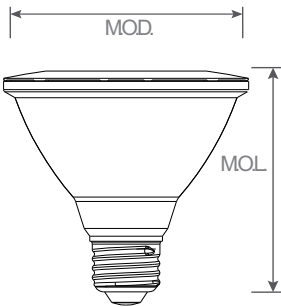

DIMENSIONAL DRAWING

	M.O.D.	M.O.L.
PAR30S	3.74"	3.58"

LED PAR SERIES

Product Name	Watts	Dim	Model No.	Volts	Lumen	CCT	CRI	Beam Angle	Base	Replace	Size
PAR30 Short Neck	10W	Yes	HTP30SNYYDA525/XXK	120V	800Lm	2700k 3000k 4000k 5000k	>80	25° 40° 60°	E26	75w	95X95

Business Social Compliance Initiative
An initiative of the Foreign Trade Association (FTA)