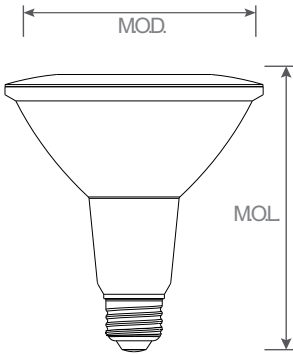

DIMENSIONAL DRAWING

	M.O.D.	M.O.L.
PAR38	4.72"	5.07"

LED PAR SERIES

Product Name	Watts	Dim	Model No.	Volts	Lumen	CCT	CRI	Beam Angle	Base	Replace	Size
PAR38	12W	Yes	HTP38YYDA534/XXK	120V	950Lm	2700k 3000k 4000k 5000k	>80	25° 40° 60°	E26	90w	120x135
PAR38	15W	Yes	HTP38YYDA535/XXK	120V	1200Lm	2700k 3000k 4000k 5000k	>80	25° 40° 60°	E26	90w	120x135
PAR38	15W	NO	HTP38YYA535/XXK	120V	1200Lm	2700k 3000k 4000k 5000k	>80	25° 40° 60°	E26	90w	120x135