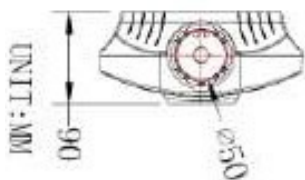

# LED STREET LIGHT SERIES I

30W-180W / 150\*65°

LUXEON 5050  
160lm/W

LUXEON 3030  
130lm/W

Ø 50/60mm

| Model               | LY-ST20030XX | LY-ST10030XX | LY-ST20060XX | LY-ST10060XX | LY-ST20100XX | LY-ST10100XX | LY-ST20150XX | LY-ST10150XX |
|---------------------|--------------|--------------|--------------|--------------|--------------|--------------|--------------|--------------|
| Power               | 30W          | 30W          | 60W          | 60W          | 100W         | 100W         | 150W         | 150W         |
| Chip brand          | LUXEON 3030  | LUXEON 5050  | LUXEON 3030  | LUXEON 5050  | LUXEON 3030  | LUXEON 5050  | LUXEON 3030  | LUXEON 5050  |
| Current             | 0.14A/220V   | 0.14A/220V   | 0.29A/220V   | 0.29A/220V   | 0.48A/220V   | 0.48A/220V   | 0.72A/220V   | 0.72A/220V   |
| Luminous Efficiency | 140lm/W      | 168lm/W      | 130lm/W      | 160lm/W      | 145lm/W      | 163lm/W      | 130lm/W      | 163lm/W      |
| Luminous Flux IP    | 4200lm       | 5040lm       | 7800lm       | 11060lm      | 14500lm      | 16300lm      | 19500lm      | 24450lm      |
| Rating              | IP65         | IP65         | IP65         | IP65         | IP65         | IP65         | IP65         | IP65         |