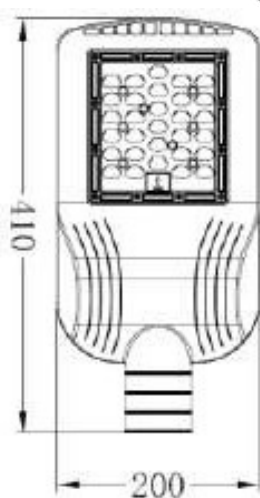

# LED STREET LIGHT SERIES I

30W-180W / 150\*65°

LUXEON 5050  
160lm/W

LUXEON 3030  
130lm/W

Ø 50/60mm

| Model               | LY-ST20030XX | LY-ST10030XX | LY-ST20060XX | LY-ST10060XX | LY-ST20100XX | LY-ST10100XX | LY-ST20150XX | LY-ST10150XX |
|---------------------|--------------|--------------|--------------|--------------|--------------|--------------|--------------|--------------|
| Power               | 30W          | 30W          | 60W          | 60W          | 100W         | 100W         | 150W         | 150W         |
| Chip brand          | LUXEON 3030  | LUXEON 5050  | LUXEON 3030  | LUXEON 5050  | LUXEON 3030  | LUXEON 5050  | LUXEON 3030  | LUXEON 5050  |
| Current             | 0.14A/220V   | 0.14A/220V   | 0.29A/220V   | 0.29A/220V   | 0.48A/220V   | 0.48A/220V   | 0.72A/220V   | 0.72A/220V   |
| Luminous Efficiency | 140lm/W      | 168lm/W      | 130lm/W      | 160lm/W      | 145lm/W      | 163lm/W      | 130lm/W      | 163lm/W      |
| Luminous Flux IP    | 4200lm       | 5040lm       | 7800lm       | 11060lm      | 14500lm      | 16300lm      | 19500lm      | 24450lm      |
| Rating              | IP65         | IP65         | IP65         | IP65         | IP65         | IP65         | IP65         | IP65         |