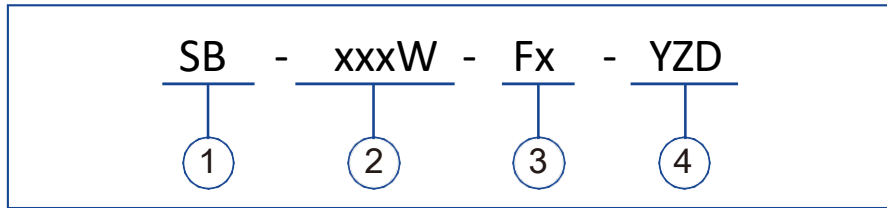

Technical Information:

MODEL	F1	F2	F3	F5
Wattage(Adjustable)	50W/80W/100W	80W/100W/150W	100W/150W/200W	200W/250W/300W
Light Efficiency	140 lm/W			
Input Voltage	AC100-277V/AC277-480V			
Power Frequency	50/60Hz			
Power Efficiency	94%			
Power Factor	0.95			
Heat Radiator	Die-Cast Aluminum			
Beam Angle	T2 T3 T4 T5			
LED Type	3030/2835			
CRI	70 / 80			
CCT(Tunable)	3000K/4000K/5000K 4000K/5000K/6000K			
Working Life-span	>50000 hours			
IP Rating	WET LOCATION AND IP65			
Surge Protection	10/20 kV(optional)			
Carton Dimensions(SF Bracket)	577x282x146mm 22.7x11.1x5.7inch	600x380x130mm 23.6x15x5.1inch	625x380x130mm 24.6x15x5.1inch	890x405x125mm 35x16x5inch
Carton Dimensions(AAM Bracket)	515x282x146mm 20.3x11.1x5.7inch	600x380x130mm 23.6x15x5.1inch	645x380x130mm 25.4x15x5.1inch	890x405x125mm 35x16x5inch
Net Weight	3.6kg/7.9lbs	5kg/11lbs	5.2kg/11.5lbs	6.5kg/14.3lbs
Gross Weight	4.8kg/10.6lbs	6.5kg/14.3lbs	6.7kg/14.8lbs	8.5kg/18.7lbs

Photometry:

T2M Type II Medium

T3M Type III Medium

T4S Type IV Short

T5M Type V Medium

CATALOG NUMBER LOGIC:

1 PRODUCT NAME
Shoe Box

2 WATTAGE
50W/80W/100W
80W/100W/150W
100W/150W/200W
200W/250W/300W