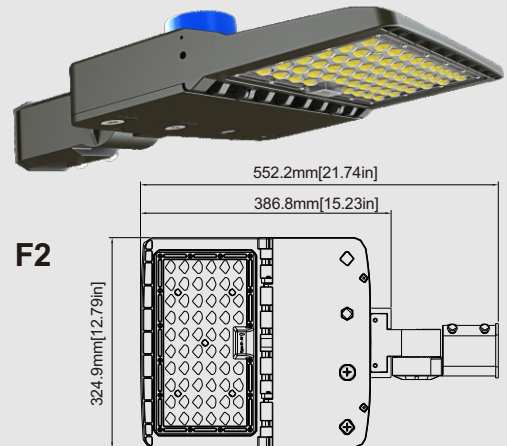

Technical Information:

MODEL	F1	F2	F3	F5
Wattage(Adjustable)	50W/80W/100W	80W/100W/150W	100W/150W/200W	200W/250W/300W
Light Efficiency	140 lm/W			
Input Voltage	AC100-277V/AC277-480V			
Power Frequency	50/60Hz			
Power Efficiency	94%			
Power Factor	0.95			
Heat Radiator	Die-Cast Aluminum			
Beam Angle	T2 T3 T4 T5			
LED Type	3030/2835			
CRI	70 / 80			
CCT(Tunable)	3000K/4000K/5000K 4000K/5000K/6000K			
Working Life-span	>50000 hours			
IP Rating	WET LOCATION AND IP65			
Surge Protection	10/20 kV(optional)			
Carton Dimensions(SF Bracket)	577x282x146mm 22.7x11.1x5.7inch	600x380x130mm 23.6x15x5.1inch	625x380x130mm 24.6x15x5.1inch	890x405x125mm 35x16x5inch
Carton Dimensions(AAM Bracket)	515x282x146mm 20.3x11.1x5.7inch	600x380x130mm 23.6x15x5.1inch	645x380x130mm 25.4x15x5.1inch	890x405x125mm 35x16x5inch
Net Weight	3.6kg/7.9lbs	5kg/11lbs	5.2kg/11.5lbs	6.5kg/14.3lbs
Gross Weight	4.8kg/10.6lbs	6.5kg/14.3lbs	6.7kg/14.8lbs	8.5kg/18.7lbs

3 MODEL NO.
F1/F2/F3/F5

4 DIMMING OPTION, CCT&BEAM ANGLE
Y=D: Dimmable
Y=N: Non-dimmable
Z=CCT, 27=2700K, 30=3000K
Z=CA: Color Adjustable
D=T1, T2, T3, T4

Dimension:

Unit: inch/mm

F1

F2

F3

F5

ACCESSORIES:

Adjusted Arm Mounting Kit

Arm Mounting Kit

Slip Fitter

Trunion Mounting Kit

Bracket

Installation Guidance:

1. Tighten 2 x Fixing screws by spanner, ensure to add star washer avoid the screws will loose.
2. Turn on the power to test shoe box light, but you need to cover the sensor window if there is sunshine.

Slip Mount

Slip fitter mounts are very easy to install as they usually slide over standard 2 3/8-inch lighting poles.

The biggest advantage of slip fitter mounts is that they give you the ability to angle the light inwards.