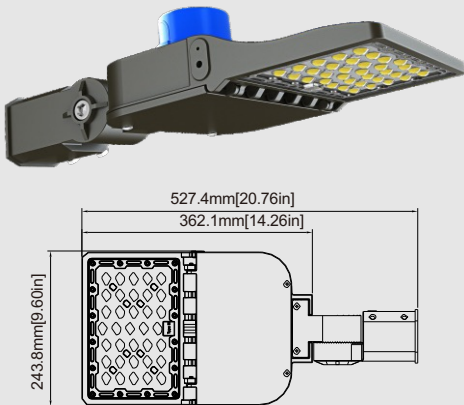

Dimension:

Unit: inch/mm

F1