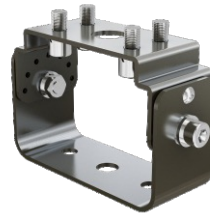

ACCESSORIES:

Adjusted Arm Mounting Kit

Arm Mounting Kit

Slip Fitter

Trunion Mounting Kit

Bracket

Installation Guidance:

1. Tighten 2 x Fixing screws by spanner, ensure to add star washer avoid the screws will loose.
2. Turn on the power to test shoe box light, but you need to cover the sensor window if there is sunshine.

Arm Mounted

Drill holes on the square pole corresponding to the holes on the arm, and use the bolt and nut plate to fix the fixture to the pole tightly.

Connect the AC wire of the fixture and tighten the water-proof gasket and cover plate on the arm by screws, then power on.

Slip Mount

Slip fitter mounts are very easy to install as they usually slide over standard 2 3/8-inch lighting poles.

The biggest advantage of slip fitter mounts is that they give you the ability to angle the light inwards.