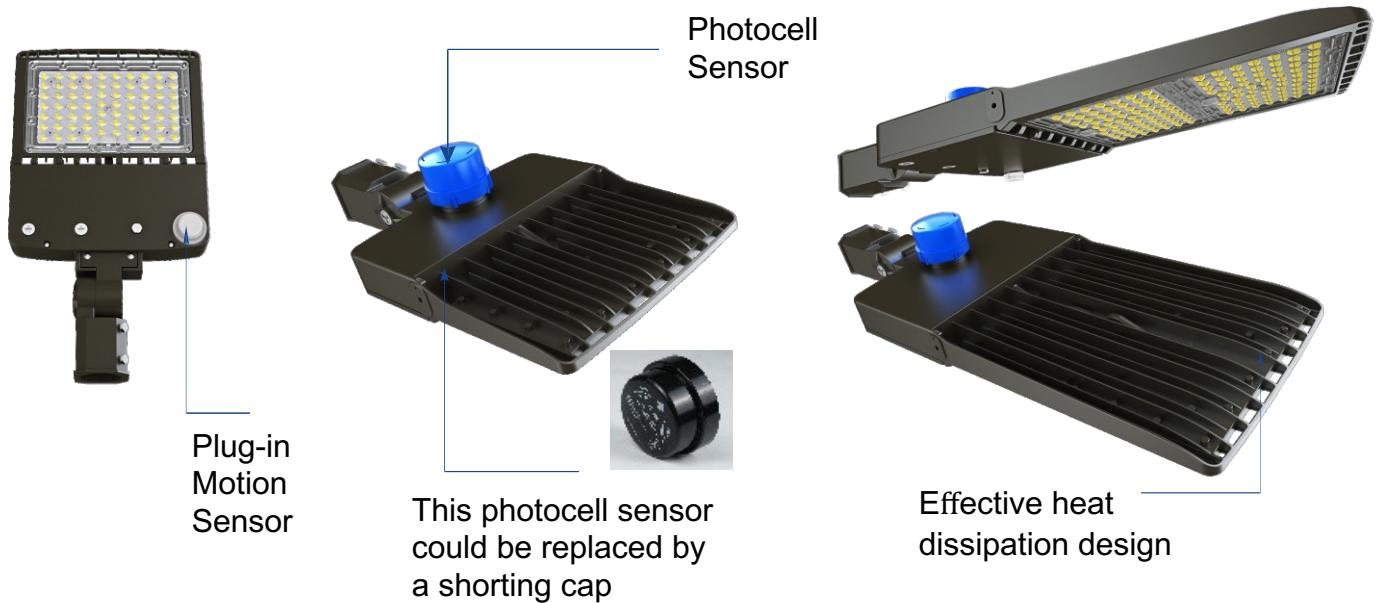

SHOE BOX F SERIES LED AREA LIGHT

CB LVD

EMC

PRODUCT OVERVIEW

The Shoebox Light is an impressive blend of performance, value and aesthetics. It is available in a wide range of lumen packages to meet a variety of outdoor lighting needs, including campus and parking lot applications. The area luminaire can be combined with a complete, architecturally sophisticated LED family to create a total solution for commercial, municipal, retail, education and hospitality applications. The optional visual comfort optic distributes light through a non-pixelated light source that produces uniform, eye-friendly illumination with minimal glare. The high-performance, IP65-rated luminaire delivers a minimum of 140 lumens per watt, resulting in significant energy savings while ensuring long service life in the field.

FEATURES

- Power adjustable: 50/80/100W; 80/100/150W; 100/150/200W; 200/250/300W.
- CCT tunable: 3000/4000/5000K or 4000/5000/6000K.
- Motion sensor and daylight sensor available. Lumen packages ranging from 7000lm to 42,000lm.
- Comes with multiple bracket options, 5-year warranty on the entire luminaire. 10/20 kV surge suppression standard
- Available in Type II, Type III, Type IV, and Type V optics

Slip Mount

Slip fitter mounts are very easy to install as they usually slide over standard 2 3/8-inch lighting poles.

The biggest advantage of slip fitter mounts is that they give you the ability to angle the light inwards.

They have adjustable heads. They enable you to move the heads to the position you desire.

Trunion Mounted

These are versatile mounts and fit at the bottom of the LED Shoe Box lights.

They borrow their design from the mounts that are generally used on flood lights (yoke mounts).