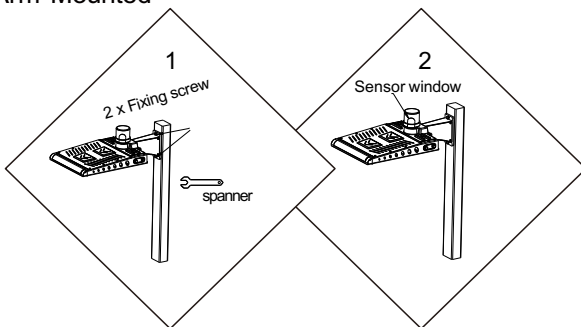

ACCESSORIES:

Adjusted Arm Mounting Kit

Arm Mounting Kit

Slip Fitter

Trunion Mounting Kit

Bracket

Installation Guidance:

1. Tighten 2 x Fixing screws by spanner, ensure to add star washer avoid the screws will loose.
2. Turn on the power to test shoe box light, but you need to cover the sensor window if there is sunshine.

Arm Mounted

Drill holes on the square pole corresponding to the holes on the arm, and use the bolt and nut plate to fix the fixture to the pole tightly.

Connect the AC wire of the fixture and tighten the water-proof gasket and cover plate on the arm by screws, then power on.

Slip Mount

Slip fitter mounts are very easy to install as they usually slide over standard 2 3/8-inch lighting poles.

The biggest advantage of slip fitter mounts is that they give you the ability to angle the light inwards.