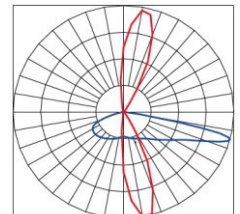

T3M Type III Medium