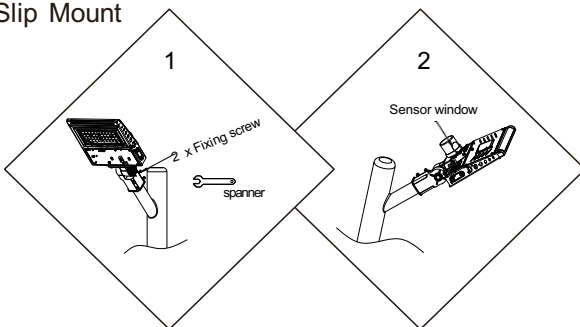

ACCESSORIES:

Adjusted Arm Mounting Kit

Arm Mounting Kit

Slip Fitter

Trunion Mounting Kit

Bracket

Installation Guidance:

1. Tighten 2 x Fixing screws by spanner, ensure to add star washer avoid the screws will loose.
2. Turn on the power to test shoe box light, but you need to cover the sensor window if there is sunshine.

Arm Mounted

Drill holes on the square pole corresponding to the holes on the arm, and use the bolt and nut plate to fix the fixture to the pole tightly.

Connect the AC wire of the fixture and tighten the water-proof gasket and cover plate on the arm by screws, then power on.

Slip Mount

Slip fitter mounts are very easy to install as they usually slide over standard 2 3/8-inch lighting poles.

The biggest advantage of slip fitter mounts is that they give you the ability to angle the light inwards.