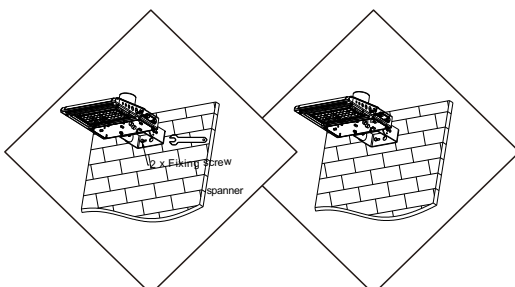

Trunion Mounted

These are versatile mounts and fit at the bottom of the LED Shoe Box lights.

They borrow their design from the mounts that are generally used on flood lights (yoke mounts).

They are the go-to mounts for unique applications.