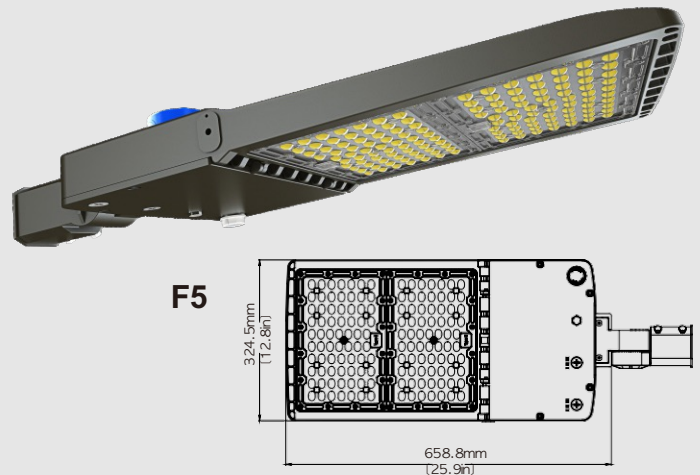

Technical Information:

MODEL	F1	F2	F3	F5
Wattage(Adjustable)	50W/80W/100W	80W/100W/150W	100W/150W/200W	200W/250W/300W
Light Efficiency	140 lm/W			
Input Voltage	AC100-277V/AC277-480V			
Power Frequency	50/60Hz			
Power Efficiency	94%			
Power Factor	0.95			
Heat Radiator	Die-Cast Aluminum			
Beam Angle	T2 T3 T4 T5			
LED Type	3030/2835			
CRI	70 / 80			
CCT(Tunable)	3000K/4000K/5000K 4000K/5000K/6000K			
Working Life-span	>50000 hours			
IP Rating	WET LOCATION AND IP65			
Surge Protection	10/20 kV(optional)			
Carton Dimensions(SF Bracket)	577x282x146mm 22.7x11.1x5.7inch	600x380x130mm 23.6x15x5.1inch	625x380x130mm 24.6x15x5.1inch	890x405x125mm 35x16x5inch
Carton Dimensions(AAM Bracket)	515x282x146mm 20.3x11.1x5.7inch	600x380x130mm 23.6x15x5.1inch	645x380x130mm 25.4x15x5.1inch	890x405x125mm 35x16x5inch
Net Weight	3.6kg/7.9lbs	5kg/11lbs	5.2kg/11.5lbs	6.5kg/14.3lbs
Gross Weight	4.8kg/10.6lbs	6.5kg/14.3lbs	6.7kg/14.8lbs	8.5kg/18.7lbs

3 MODEL NO.
F1/F2/F3/F5

4 DIMMING OPTION, CCT&BEAM ANGLE
Y=D: Dimmable
Y=N: Non-dimmable
Z=CCT, 27=2700K, 30=3000K
Z=CA: Color Adjustable
D=T1, T2, T3, T4

Dimension:

Unit: inch/mm

F1

F2

F3

F5

Slip Mount

Slip fitter mounts are very easy to install as they usually slide over standard 2 3/8-inch lighting poles.

The biggest advantage of slip fitter mounts is that they give you the ability to angle the light inwards.