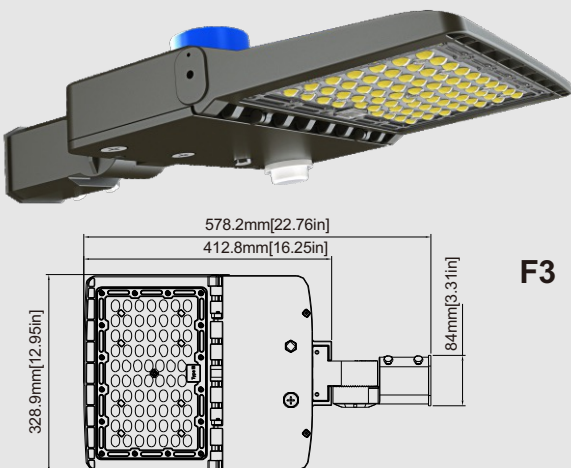

Technical Information:

MODEL	F1	F2	F3	F5
Wattage(Adjustable)	50W/80W/100W	80W/100W/150W	100W/150W/200W	200W/250W/300W
Light Efficiency	140 lm/W			
Input Voltage	AC100-277V/AC277-480V			
Power Frequency	50/60Hz			
Power Efficiency	94%			
Power Factor	0.95			
Heat Radiator	Die-Cast Aluminum			
Beam Angle	T2 T3 T4 T5			
LED Type	3030/2835			
CRI	70 / 80			
CCT(Tunable)	3000K/4000K/5000K 4000K/5000K/6000K			
Working Life-span	>50000 hours			
IP Rating	WET LOCATION AND IP65			
Surge Protection	10/20 kV(optional)			
Carton Dimensions(SF Bracket)	577x282x146mm 22.7x11.1x5.7inch	600x380x130mm 23.6x15x5.1inch	625x380x130mm 24.6x15x5.1inch	890x405x125mm 35x16x5inch
Carton Dimensions(AAM Bracket)	515x282x146mm 20.3x11.1x5.7inch	600x380x130mm 23.6x15x5.1inch	645x380x130mm 25.4x15x5.1inch	890x405x125mm 35x16x5inch
Net Weight	3.6kg/7.9lbs	5kg/11lbs	5.2kg/11.5lbs	6.5kg/14.3lbs
Gross Weight	4.8kg/10.6lbs	6.5kg/14.3lbs	6.7kg/14.8lbs	8.5kg/18.7lbs

3 MODEL NO.
F1/F2/F3/F5

4 DIMMING OPTION, CCT&BEAM ANGLE
Y=D: Dimmable
Y=N: Non-dimmable
Z=CCT, 27=2700K, 30=3000K
Z=CA: Color Adjustable
D=T1, T2, T3, T4

Dimension:

Unit: inch/mm

F1

F2

F3

F5

ACCESSORIES:

Adjusted Arm Mounting Kit

Arm Mounting Kit

Slip Fitter

Trunion Mounting Kit

Bracket

Installation Guidance:

1. Tighten 2 x Fixing screws by spanner, ensure to add star washer avoid the screws will loose.
2. Turn on the power to test shoe box light, but you need to cover the sensor window if there is sunshine.

Slip Mount

Slip fitter mounts are very easy to install as they usually slide over standard 2 3/8-inch lighting poles.

The biggest advantage of slip fitter mounts is that they give you the ability to angle the light inwards.