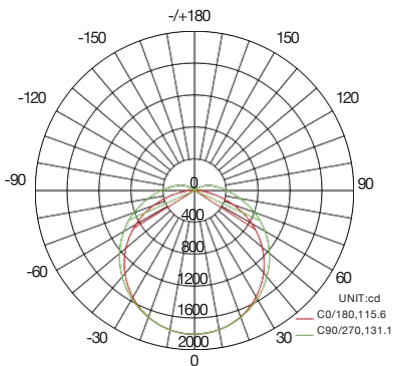

### WSD-VP-2FT25W-27-50K

LUMINOUS INTENSITY DISTRIBUTION DIAGRAM

AVERAGE BEAM ANGLE(50%):122.5 DEG

C0 PLANE ISOLUX DIAGRAM (UNIT:lx)

ISOLUX DIAGRAM

### WSD-VP-4FT45W-27-50K

LUMINOUS INTENSITY DISTRIBUTION DIAGRAM

AVERAGE BEAM ANGLE(50%):123.3 DEG

C0 PLANE ISOLUX DIAGRAM (UNIT:lx)

ISOLUX DIAGRAM

### WSD-VP-8FT30W-27-50K

LUMINOUS INTENSITY DISTRIBUTION DIAGRAM

AVERAGE BEAM ANGLE(50%):122.4 DEG

C0 PLANE ISOLUX DIAGRAM (UNIT:lx)

ISOLUX DIAGRAM

ALINA LIGHTING SOLUTIONS