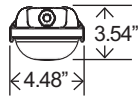

**WATT/CCT**  
**FIELD-ADJUSTABLE**

Simply select desired CCT and Wattage before installation

SPECIFICATION			
WATTAGE	(2FT) 25W	(4FT) 18W/27W/36W/45W	(8FT) 30W/45W/60W/70W
LUMEN	3550 Lm	2803 lm/3997 lm/5322 lm/6487 lm	4562 lm/6699 lm/8705 lm/10330 lm
EFFICACY	142 lm/W	up to 147 lm/W	up to 147 lm/W
CCT	4000K, 5000K	3000K/4000K/5000K	
CRI	80		
INPUT VOLTAGE	AC120-277V		
LIGHT ANGLE	118°		122°
POWER FACTOR	0.95		
DRIVER EFFICACY	90%		
DIMMING	1-10V Dimming		
WORKING TEMPERATURE	-22°F ~ 113°F		
LIFESPAN (L70)	75,000 hours		
PROTECTION LEVEL	Wet locations		
CABLE	3 core, 18AWG (0.5m)		
WARRANTY	5 year limited		

## DIMENSION

2'  
FIXTURE

WATTAGE	25W
GR. WEIGHT	3.8 lbs (4 pcs/carton)
BOX DIM.	25.4" x 7.3" x 6.5"

4'  
FIXTURE

WATTAGE	45W
GR. WEIGHT	6.5 lbs (4 pcs/carton)
BOX DIM.	49.2" x 7.3" x 6.5"

8'  
FIXTURE

WATTAGE	30W/45W/60W/70W
GR. WEIGHT	11.77 lbs (4 pcs/carton)
BOX DIM.	96.5" x 5.7" x 4.7"