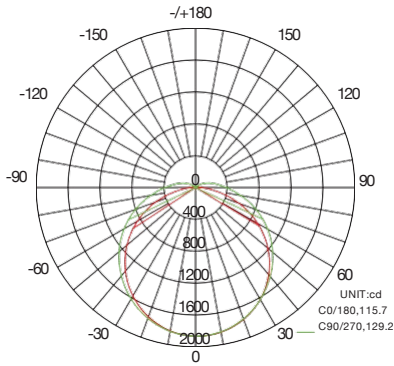

### WSD-VP-2FT25W-27-50K

LUMINOUS INTENSITY DISTRIBUTION DIAGRAM

AVERAGE BEAM ANGLE(50%):122.5 DEG

C0 PLANE ISOLUX DIAGRAM (UNIT:lx)

ISOLUX DIAGRAM

### WSD-VP-4FT45W-27-50K

LUMINOUS INTENSITY DISTRIBUTION DIAGRAM

AVERAGE BEAM ANGLE(50%):123.3 DEG

C0 PLANE ISOLUX DIAGRAM (UNIT:lx)

ISOLUX DIAGRAM

### WSD-VP-8FT30W-27-50K

LUMINOUS INTENSITY DISTRIBUTION DIAGRAM

AVERAGE BEAM ANGLE(50%):122.4 DEG

C0 PLANE ISOLUX DIAGRAM (UNIT:lx)

ISOLUX DIAGRAM

ALINA LIGHTING SOLUTIONS

### WSD-VP-8FT45W-27-50K

LUMINOUS INTENSITY DISTRIBUTION DIAGRAM

AVERAGE BEAM ANGLE(50%):122.4 DEG

C0 PLANE ISOLUX DIAGRAM (UNIT:lx)

ISOLUX DIAGRAM