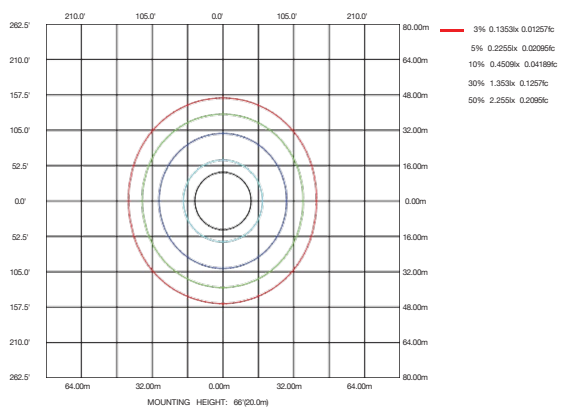

### WSD-VP-2FT25W-27-50K

LUMINOUS INTENSITY DISTRIBUTION DIAGRAM

AVERAGE BEAM ANGLE(50%):122.5 DEG

C0 PLANE ISOLUX DIAGRAM (UNIT:lx)

ISOLUX DIAGRAM

### WSD-VP-4FT45W-27-50K

LUMINOUS INTENSITY DISTRIBUTION DIAGRAM

AVERAGE BEAM ANGLE(50%):123.3 DEG

C0 PLANE ISOLUX DIAGRAM (UNIT:lx)

ISOLUX DIAGRAM

### WSD-VP-8FT30W-27-50K

LUMINOUS INTENSITY DISTRIBUTION DIAGRAM

AVERAGE BEAM ANGLE(50%):122.4 DEG

C0 PLANE ISOLUX DIAGRAM (UNIT:lx)

ISOLUX DIAGRAM

ALINA LIGHTING SOLUTIONS