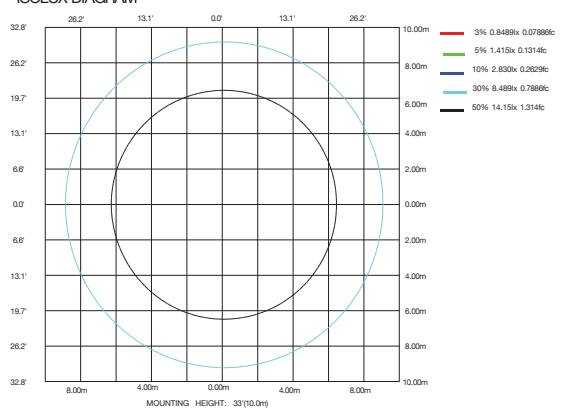

### WSD-VP-8FT45W-27-50K

LUMINOUS INTENSITY DISTRIBUTION DIAGRAM

AVERAGE BEAM ANGLE(50%):122.4 DEG

C0 PLANE ISOLUX DIAGRAM (UNIT:lx)

ISOLUX DIAGRAM

### WSD-VP-8FT60W-27-50K

LUMINOUS INTENSITY DISTRIBUTION DIAGRAM

AVERAGE BEAM ANGLE(50%):122.4 DEG

C0 PLANE ISOLUX DIAGRAM (UNIT:lx)

ISOLUX DIAGRAM

### WSD-VP-8FT70W-27-50K

LUMINOUS INTENSITY DISTRIBUTION DIAGRAM

AVERAGE BEAM ANGLE(50%):122.4 DEG

C0 PLANE ISOLUX DIAGRAM (UNIT:lx)

ISOLUX DIAGRAM

ALINA LIGHTING SOLUTIONS