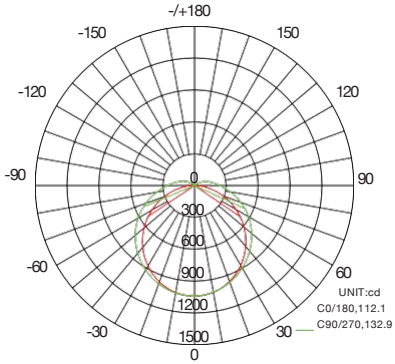

### WSD-VP-2FT25W-27-50K

LUMINOUS INTENSITY DISTRIBUTION DIAGRAM

AVERAGE BEAM ANGLE(50%):122.5 DEG

C0 PLANE ISOLUX DIAGRAM (UNIT:lx)

ISOLUX DIAGRAM