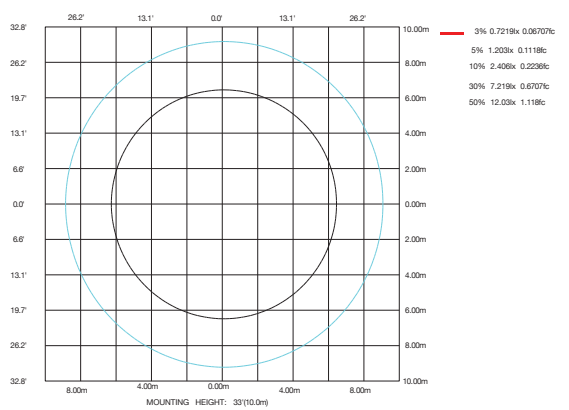

### WSD-VP-8FT45W-27-50K

LUMINOUS INTENSITY DISTRIBUTION DIAGRAM

AVERAGE BEAM ANGLE(50%):122.4 DEG

C0 PLANE ISOLUX DIAGRAM (UNIT:lx)

ISOLUX DIAGRAM

### WSD-VP-8FT60W-27-50K

LUMINOUS INTENSITY DISTRIBUTION DIAGRAM

AVERAGE BEAM ANGLE(50%):122.4 DEG

C0 PLANE ISOLUX DIAGRAM (UNIT:lx)

ISOLUX DIAGRAM

### WSD-VP-8FT70W-27-50K

LUMINOUS INTENSITY DISTRIBUTION DIAGRAM

AVERAGE BEAM ANGLE(50%):122.4 DEG

C0 PLANE ISOLUX DIAGRAM (UNIT:lx)

ISOLUX DIAGRAM

ALINA LIGHTING SOLUTIONS