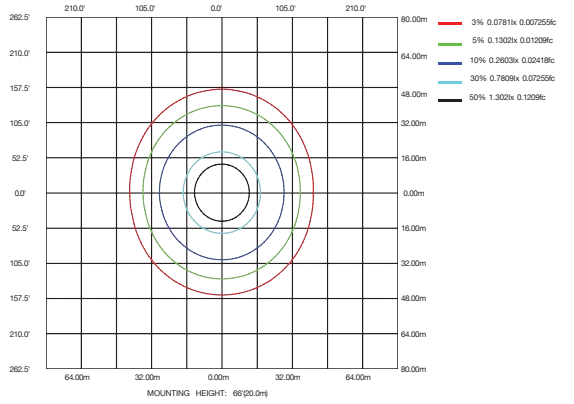

## PHOTOMETRICS

For complete IES files, please visit our website.

### WSD-VP-2FT25W-27-50K

LUMINOUS INTENSITY DISTRIBUTION DIAGRAM

AVERAGE BEAM ANGLE(50%):122.5 DEG

C0 PLANE ISOLUX DIAGRAM (UNIT:lx)

ISOLUX DIAGRAM

### WSD-VP-4FT45W-27-50K

LUMINOUS INTENSITY DISTRIBUTION DIAGRAM

AVERAGE BEAM ANGLE(50%):123.3 DEG

C0 PLANE ISOLUX DIAGRAM (UNIT:lx)

ISOLUX DIAGRAM

### WSD-VP-8FT30W-27-50K

LUMINOUS INTENSITY DISTRIBUTION DIAGRAM

AVERAGE BEAM ANGLE(50%):122.4 DEG

C0 PLANE ISOLUX DIAGRAM (UNIT:lx)

ISOLUX DIAGRAM

ALINA LIGHTING SOLUTIONS