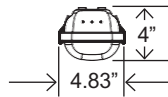

**WATT/CCT**  
**FIELD-ADJUSTABLE**

Simply select desired CCT and Wattage before installation

SPECIFICATION			
WATTAGE	(2FT) 25W	(4FT) 18W/27W/36W/45W	(8FT) 30W/45W/60W/70W
LUMEN	3550 Lm	2803 lm/3997 lm/5322 lm/6487 lm	4562 lm/6699 lm/8705 lm/10330 lm
EFFICACY	142 lm/W	up to 147 lm/W	up to 147 lm/W
CCT	4000K, 5000K	3000K/4000K/5000K	
CRI	80		
INPUT VOLTAGE	AC120-277V		
LIGHT ANGLE	118°		122°
POWER FACTOR	0.95		
DRIVER EFFICACY	90%		
DIMMING	1-10V Dimming		
WORKING TEMPERATURE	-22°F ~ 113°F		
LIFESPAN (L70)	75,000 hours		
PROTECTION LEVEL	Wet locations		
CABLE	3 core, 18AWG (0.5m)		
WARRANTY	5 year limited		

## DIMENSION

2'  
FIXTURE

WATTAGE	25W
GR. WEIGHT	3.8 lbs (4 pcs/carton)
BOX DIM.	25.4" x 7.3" x 6.5"

4'  
FIXTURE

WATTAGE	45W
GR. WEIGHT	6.5 lbs (4 pcs/carton)
BOX DIM.	49.2" x 7.3" x 6.5"

8'  
FIXTURE

WATTAGE	30W/45W/60W/70W
GR. WEIGHT	11.77 lbs (4 pcs/carton)
BOX DIM.	96.5" x 5.7" x 4.7"