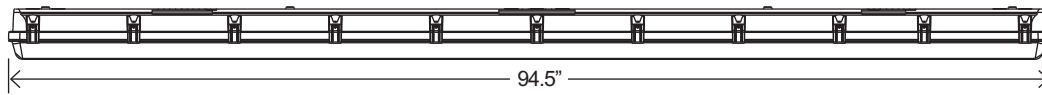

LED VAPOR TIGHT SERIES

Wattages: 25W / Tunable Wattages: 18W/27W/36W/45W;30W/45W/60W/70W

DIMENSION

2'
FIXTURE

WATTAGE	25W
GR. WEIGHT	3.8 lbs (4 pcs/carton)
BOX DIM.	25.4" x 7.3" x 6.5"

4'
FIXTURE

WATTAGE	45W
GR. WEIGHT	6.5 lbs (4 pcs/carton)
BOX DIM.	49.2" x 7.3" x 6.5"

8'
FIXTURE

WATTAGE	30W/45W/60W/70W
GR. WEIGHT	11.77 lbs (4 pcs/carton)
BOX DIM.	96.5" x 5.7" x 4.7"