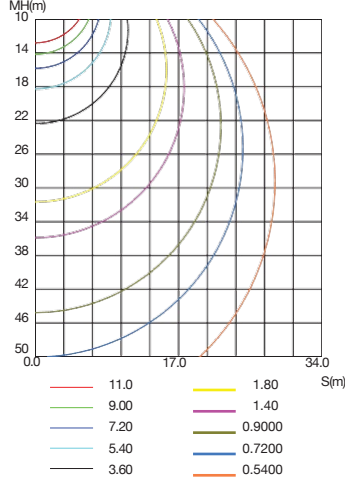

### WSD-VP-2FT25W-27-50K

LUMINOUS INTENSITY DISTRIBUTION DIAGRAM

AVERAGE BEAM ANGLE(50%):122.5 DEG

C0 PLANE ISOLUX DIAGRAM (UNIT:lx)

ISOLUX DIAGRAM

### WSD-VP-4FT45W-27-50K

LUMINOUS INTENSITY DISTRIBUTION DIAGRAM

AVERAGE BEAM ANGLE(50%):123.3 DEG

C0 PLANE ISOLUX DIAGRAM (UNIT:lx)

ISOLUX DIAGRAM