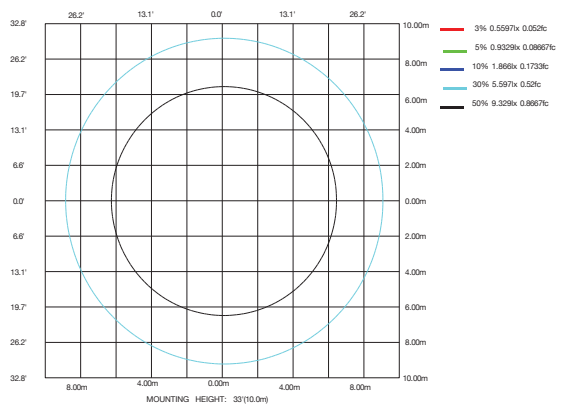

### WSD-VP-8FT30W-27-50K

LUMINOUS INTENSITY DISTRIBUTION DIAGRAM

AVERAGE BEAM ANGLE(50%):122.4 DEG

C0 PLANE ISOLUX DIAGRAM (UNIT:lx)

ISOLUX DIAGRAM

ALINA LIGHTING SOLUTIONS

## PHOTOMETRICS

For complete IES files, please visit our website.

### WSD-VP-8FT45W-27-50K

LUMINOUS INTENSITY DISTRIBUTION DIAGRAM

AVERAGE BEAM ANGLE(50%):122.4 DEG

C0 PLANE ISOLUX DIAGRAM (UNIT:lx)

ISOLUX DIAGRAM

### WSD-VP-8FT60W-27-50K

LUMINOUS INTENSITY DISTRIBUTION DIAGRAM

AVERAGE BEAM ANGLE(50%):122.4 DEG

C0 PLANE ISOLUX DIAGRAM (UNIT:lx)

ISOLUX DIAGRAM