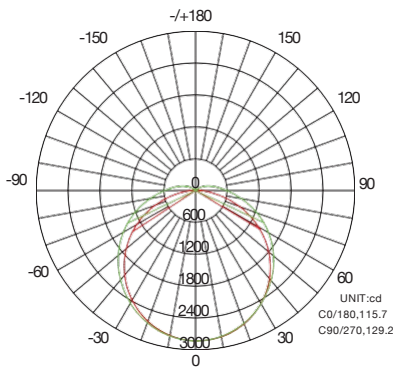

### WSD-VP-8FT45W-27-50K

LUMINOUS INTENSITY DISTRIBUTION DIAGRAM

AVERAGE BEAM ANGLE(50%):122.4 DEG

C0 PLANE ISOLUX DIAGRAM (UNIT:lx)

ISOLUX DIAGRAM

### WSD-VP-8FT60W-27-50K

LUMINOUS INTENSITY DISTRIBUTION DIAGRAM

AVERAGE BEAM ANGLE(50%):122.4 DEG

C0 PLANE ISOLUX DIAGRAM (UNIT:lx)

ISOLUX DIAGRAM

### WSD-VP-8FT70W-27-50K

LUMINOUS INTENSITY DISTRIBUTION DIAGRAM

AVERAGE BEAM ANGLE(50%):122.4 DEG

C0 PLANE ISOLUX DIAGRAM (UNIT:lx)

ISOLUX DIAGRAM

ALINA LIGHTING SOLUTIONS