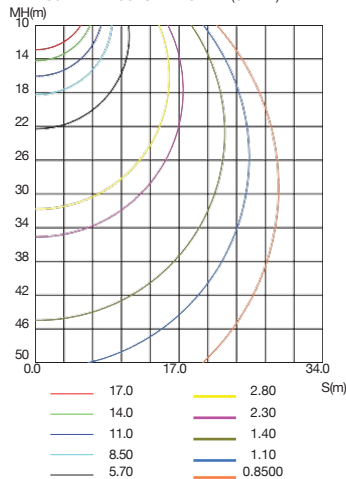

### WSD-VP-8FT45W-27-50K

LUMINOUS INTENSITY DISTRIBUTION DIAGRAM

AVERAGE BEAM ANGLE(50%):122.4 DEG

C0 PLANE ISOLUX DIAGRAM (UNIT:lx)

ISOLUX DIAGRAM

### WSD-VP-8FT60W-27-50K

LUMINOUS INTENSITY DISTRIBUTION DIAGRAM

AVERAGE BEAM ANGLE(50%):122.4 DEG

C0 PLANE ISOLUX DIAGRAM (UNIT:lx)

ISOLUX DIAGRAM

### WSD-VP-8FT70W-27-50K

LUMINOUS INTENSITY DISTRIBUTION DIAGRAM

AVERAGE BEAM ANGLE(50%):122.4 DEG

C0 PLANE ISOLUX DIAGRAM (UNIT:lx)

ISOLUX DIAGRAM

ALINA LIGHTING SOLUTIONS