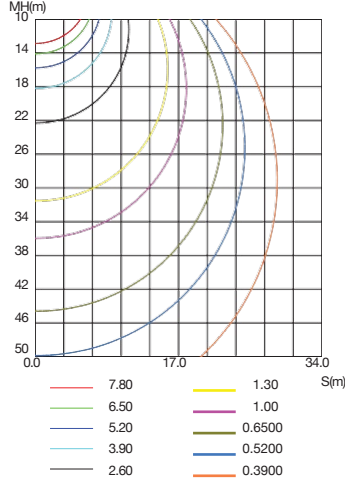

### WSD-VP-2FT25W-27-50K

LUMINOUS INTENSITY DISTRIBUTION DIAGRAM

AVERAGE BEAM ANGLE(50%):122.5 DEG

C0 PLANE ISOLUX DIAGRAM (UNIT:lx)

ISOLUX DIAGRAM

### WSD-VP-4FT45W-27-50K

LUMINOUS INTENSITY DISTRIBUTION DIAGRAM

AVERAGE BEAM ANGLE(50%):123.3 DEG

C0 PLANE ISOLUX DIAGRAM (UNIT:lx)

ISOLUX DIAGRAM

### WSD-VP-8FT30W-27-50K

LUMINOUS INTENSITY DISTRIBUTION DIAGRAM

AVERAGE BEAM ANGLE(50%):122.4 DEG

C0 PLANE ISOLUX DIAGRAM (UNIT:lx)

ISOLUX DIAGRAM

ALINA LIGHTING SOLUTIONS