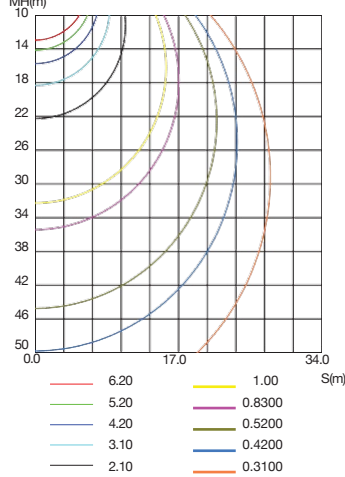

## PHOTOMETRICS

For complete IES files, please visit our website.

### WSD-VP-2FT25W-27-50K

LUMINOUS INTENSITY DISTRIBUTION DIAGRAM

AVERAGE BEAM ANGLE(50%):122.5 DEG

C0 PLANE ISOLUX DIAGRAM (UNIT:lx)

ISOLUX DIAGRAM