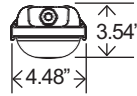

**WATT/CCT**  
**FIELD-ADJUSTABLE**

Simply select desired CCT and Wattage before installation

SPECIFICATION			
WATTAGE	(2FT) 25W	(4FT) 18W/27W/36W/45W	(8FT) 30W/45W/60W/70W
LUMEN	3550 Lm	2803 lm/3997 lm/5322 lm/6487 lm	4562 lm/6699 lm/8705 lm/10330 lm
EFFICACY	142 lm/W	up to 147 lm/W	up to 147 lm/W
CCT	4000K, 5000K	3000K/4000K/5000K	
CRI	80		
INPUT VOLTAGE	AC120-277V		
LIGHT ANGLE	118°		122°
POWER FACTOR	0.95		
DRIVER EFFICACY	90%		
DIMMING	1-10V Dimming		
WORKING TEMPERATURE	-22°F ~ 113°F		
LIFESPAN (L70)	75,000 hours		
PROTECTION LEVEL	Wet locations		
CABLE	3 core, 18AWG (0.5m)		
WARRANTY	5 year limited		

## DIMENSION

2'  
FIXTURE

WATTAGE	25W
GR. WEIGHT	3.8 lbs (4 pcs/carton)
BOX DIM.	25.4" x 7.3" x 6.5"

4'  
FIXTURE

WATTAGE	45W
GR. WEIGHT	6.5 lbs (4 pcs/carton)
BOX DIM.	49.2" x 7.3" x 6.5"

8'  
FIXTURE

WATTAGE	30W/45W/60W/70W
GR. WEIGHT	11.77 lbs (4 pcs/carton)
BOX DIM.	96.5" x 5.7" x 4.7"