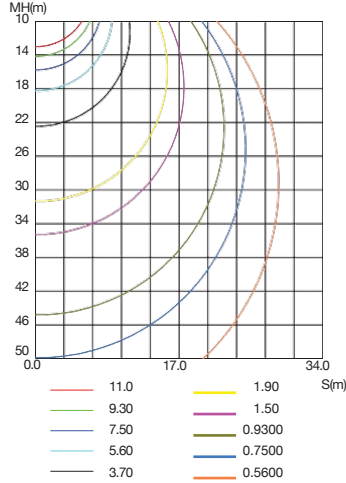

### WSD-VP-4FT45W-27-50K

LUMINOUS INTENSITY DISTRIBUTION DIAGRAM

AVERAGE BEAM ANGLE(50%):123.3 DEG

C0 PLANE ISOLUX DIAGRAM (UNIT:lx)

ISOLUX DIAGRAM

### WSD-VP-8FT30W-27-50K

LUMINOUS INTENSITY DISTRIBUTION DIAGRAM

AVERAGE BEAM ANGLE(50%):122.4 DEG

C0 PLANE ISOLUX DIAGRAM (UNIT:lx)

ISOLUX DIAGRAM

ALINA LIGHTING SOLUTIONS

## PHOTOMETRICS

For complete IES files, please visit our website.

### WSD-VP-8FT45W-27-50K

LUMINOUS INTENSITY DISTRIBUTION DIAGRAM

AVERAGE BEAM ANGLE(50%):122.4 DEG

C0 PLANE ISOLUX DIAGRAM (UNIT:lx)

ISOLUX DIAGRAM