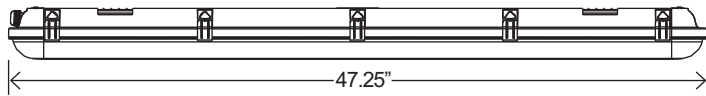

LED VAPOR TIGHT SERIES

Wattages: 25W / Tunable Wattages: 18W/27W/36W/45W;30W/45W/60W/70W

DIMENSION

2'
FIXTURE

WATTAGE	25W
GR. WEIGHT	3.8 lbs (4 pcs/carton)
BOX DIM.	25.4" x 7.3" x 6.5"

4'
FIXTURE

WATTAGE	45W
GR. WEIGHT	6.5 lbs (4 pcs/carton)
BOX DIM.	49.2" x 7.3" x 6.5"

8'
FIXTURE

WATTAGE	30W/45W/60W/70W
GR. WEIGHT	11.77 lbs (4 pcs/carton)
BOX DIM.	96.5" x 5.7" x 4.7"