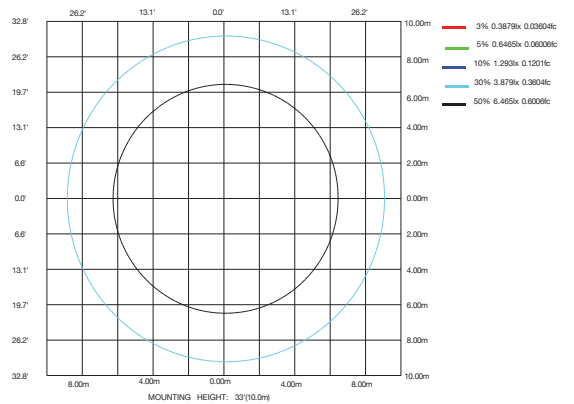

### WSD-VP-2FT25W-27-50K

LUMINOUS INTENSITY DISTRIBUTION DIAGRAM

AVERAGE BEAM ANGLE(50%):122.5 DEG

C0 PLANE ISOLUX DIAGRAM (UNIT:lx)

ISOLUX DIAGRAM

### WSD-VP-4FT45W-27-50K

LUMINOUS INTENSITY DISTRIBUTION DIAGRAM

AVERAGE BEAM ANGLE(50%):123.3 DEG

C0 PLANE ISOLUX DIAGRAM (UNIT:lx)

ISOLUX DIAGRAM

### WSD-VP-8FT30W-27-50K

LUMINOUS INTENSITY DISTRIBUTION DIAGRAM

AVERAGE BEAM ANGLE(50%):122.4 DEG

C0 PLANE ISOLUX DIAGRAM (UNIT:lx)

ISOLUX DIAGRAM

ALINA LIGHTING SOLUTIONS