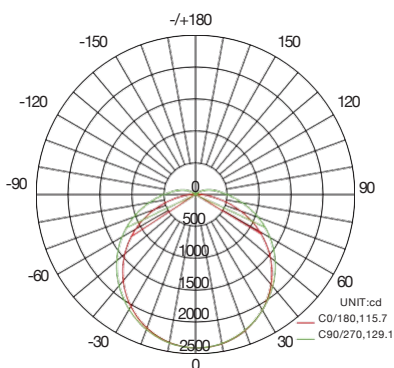

### WSD-VP-4FT45W-27-50K

LUMINOUS INTENSITY DISTRIBUTION DIAGRAM

AVERAGE BEAM ANGLE(50%):123.3 DEG

C0 PLANE ISOLUX DIAGRAM (UNIT:lx)

ISOLUX DIAGRAM

### WSD-VP-8FT30W-27-50K

LUMINOUS INTENSITY DISTRIBUTION DIAGRAM

AVERAGE BEAM ANGLE(50%):122.4 DEG

C0 PLANE ISOLUX DIAGRAM (UNIT:lx)

ISOLUX DIAGRAM

ALINA LIGHTING SOLUTIONS

### WSD-VP-8FT45W-27-50K

LUMINOUS INTENSITY DISTRIBUTION DIAGRAM

AVERAGE BEAM ANGLE(50%):122.4 DEG

C0 PLANE ISOLUX DIAGRAM (UNIT:lx)

ISOLUX DIAGRAM

### WSD-VP-8FT60W-27-50K

LUMINOUS INTENSITY DISTRIBUTION DIAGRAM

AVERAGE BEAM ANGLE(50%):122.4 DEG

C0 PLANE ISOLUX DIAGRAM (UNIT:lx)

ISOLUX DIAGRAM