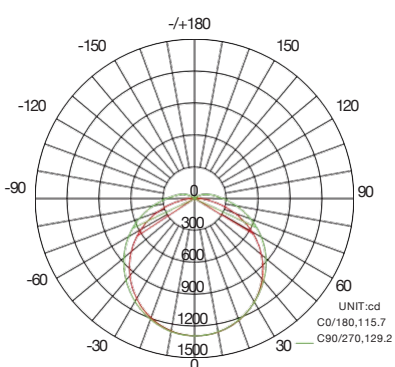

### WSD-VP-2FT25W-27-50K

LUMINOUS INTENSITY DISTRIBUTION DIAGRAM

AVERAGE BEAM ANGLE(50%):122.5 DEG

C0 PLANE ISOLUX DIAGRAM (UNIT:lx)

ISOLUX DIAGRAM

### WSD-VP-4FT45W-27-50K

LUMINOUS INTENSITY DISTRIBUTION DIAGRAM

AVERAGE BEAM ANGLE(50%):123.3 DEG

C0 PLANE ISOLUX DIAGRAM (UNIT:lx)

ISOLUX DIAGRAM

### WSD-VP-8FT30W-27-50K

LUMINOUS INTENSITY DISTRIBUTION DIAGRAM

AVERAGE BEAM ANGLE(50%):122.4 DEG

C0 PLANE ISOLUX DIAGRAM (UNIT:lx)

ISOLUX DIAGRAM

ALINA LIGHTING SOLUTIONS