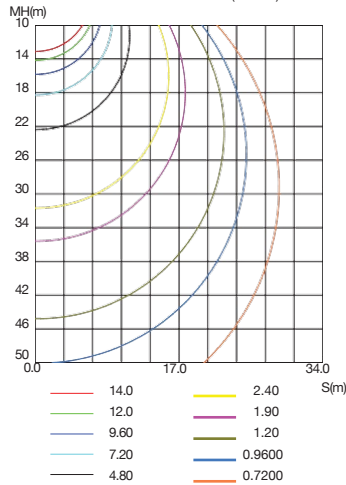

## PHOTOMETRICS

For complete IES files, please visit our website.

### WSD-VP-8FT45W-27-50K

LUMINOUS INTENSITY DISTRIBUTION DIAGRAM

AVERAGE BEAM ANGLE(50%):122.4 DEG

C0 PLANE ISOLUX DIAGRAM (UNIT:lx)

ISOLUX DIAGRAM

### WSD-VP-8FT60W-27-50K

LUMINOUS INTENSITY DISTRIBUTION DIAGRAM

AVERAGE BEAM ANGLE(50%):122.4 DEG

C0 PLANE ISOLUX DIAGRAM (UNIT:lx)

ISOLUX DIAGRAM