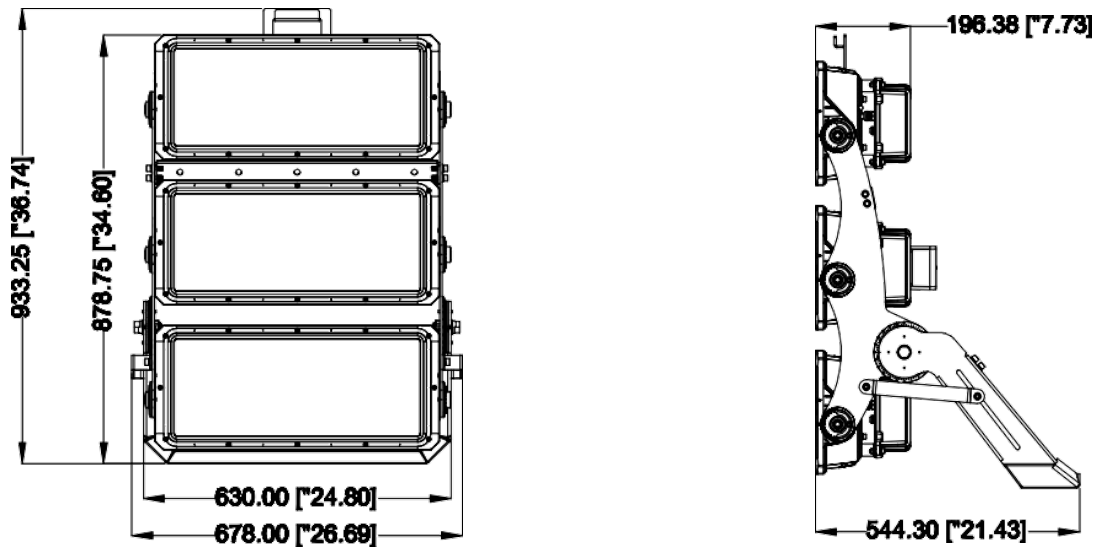

CERTIFICATIONS

LED FLOOD LIGHT FL-07-G8 (A)

SPECIFICATIONS

Item	Power	Luminous Efficacy	Leds	CRI	Weight	Beam Angle
FL400W-07-G8	400W	120Lm/W 150Lm/W	SAMSUNG 3535 SMD 5050	>70	18.5kg(40.8lbs)	10°/15° 30°/60°/90°/T2
FL500W-07-G8	500W	120Lm/W 150Lm/W	SAMSUNG 3535 SMD 5050	>70	18.5kg(40.8lbs)	10°/15° 30°/60°/90°/T2
FL600W-07-G8	600W	120Lm/W 150Lm/W	SAMSUNG 3535 SMD 5050	>70	19.5kg(43.0lbs)	10°/15° 30°/60°/90°/T2
FL800W-07-G8	800W	120Lm/W 150Lm/W	SAMSUNG 3535 SMD 5050	>70	41.1kg(90.4lbs)	10°/15° 30°/60°/90°/T2
FL1000W-07-G8	1000W	120Lm/W 150Lm/W	SAMSUNG 3535 SMD 5050	>70	41.1kg(90.4lbs)	10°/15° 30°/60°/90°/T2
FL1200W-07-G8	1200W	120Lm/W 150Lm/W	SAMSUNG 3535 SMD 5050	>70	43.4kg(95.7lbs)	10°/15° 30°/60°/90°/T2
FL1500W-07-G8	1500W	120Lm/W 150Lm/W	SAMSUNG 3535 SMD 5050	>70	56.5kg(125lbs)	10°/15° 30°/60°/90°/T2
FL1800W-07-G8	1800W	120Lm/W 150Lm/W	SAMSUNG 3535 SMD 5050	>70	60.0kg(132lbs)	10°/15° 30°/60°/90°/T2

DIMENSIONS(MM)

400W/500W/600W

800W/1000W/1200W

LED FLOOD LIGHT FL-07-G8 (A)

DIMENSIONS(MM)

1500W/1800W

MODEL OPTIONS

P1