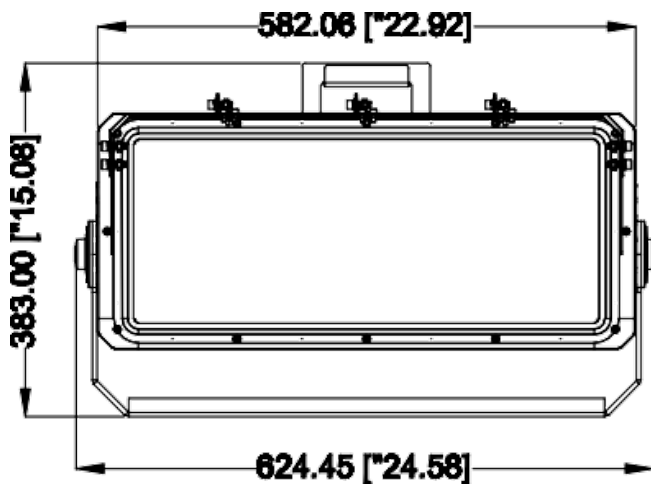

CERTIFICATIONS

LED FLOOD LIGHT FL-07-G8 (A)

SPECIFICATIONS

Item	Power	Luminous Efficacy	Leds	CRI	Weight	Beam Angle
FL400W-07-G8	400W	120Lm/W 150Lm/W	SAMSUNG 3535 SMD 5050	>70	18.5kg(40.8lbs)	10°/15° 30°/60°/90°/T2
FL500W-07-G8	500W	120Lm/W 150Lm/W	SAMSUNG 3535 SMD 5050	>70	18.5kg(40.8lbs)	10°/15° 30°/60°/90°/T2
FL600W-07-G8	600W	120Lm/W 150Lm/W	SAMSUNG 3535 SMD 5050	>70	19.5kg(43.0lbs)	10°/15° 30°/60°/90°/T2
FL800W-07-G8	800W	120Lm/W 150Lm/W	SAMSUNG 3535 SMD 5050	>70	41.1kg(90.4lbs)	10°/15° 30°/60°/90°/T2
FL1000W-07-G8	1000W	120Lm/W 150Lm/W	SAMSUNG 3535 SMD 5050	>70	41.1kg(90.4lbs)	10°/15° 30°/60°/90°/T2
FL1200W-07-G8	1200W	120Lm/W 150Lm/W	SAMSUNG 3535 SMD 5050	>70	43.4kg(95.7lbs)	10°/15° 30°/60°/90°/T2
FL1500W-07-G8	1500W	120Lm/W 150Lm/W	SAMSUNG 3535 SMD 5050	>70	56.5kg(125lbs)	10°/15° 30°/60°/90°/T2
FL1800W-07-G8	1800W	120Lm/W 150Lm/W	SAMSUNG 3535 SMD 5050	>70	60.0kg(132lbs)	10°/15° 30°/60°/90°/T2

DIMENSIONS(MM)

400W/500W/600W

800W/1000W/1200W

LED FLOOD LIGHT FL-07-G8 (A)

DIMENSIONS(MM)

1500W/1800W

MODEL OPTIONS

P1