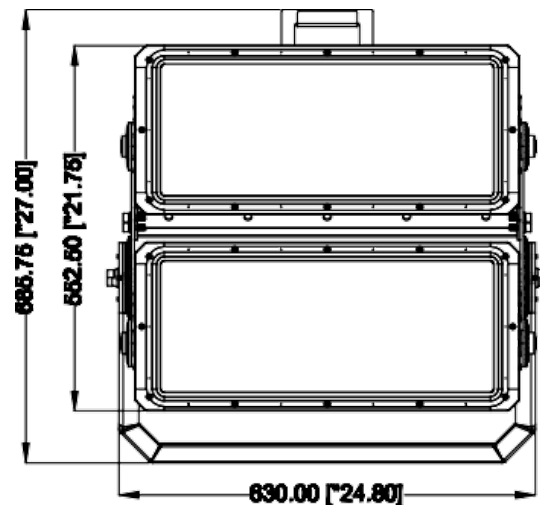

CERTIFICATIONS

LED FLOOD LIGHT FL-07-G8 (A)

SPECIFICATIONS

Item	Power	Luminous Efficacy	Leds	CRI	Weight	Beam Angle
FL400W-07-G8	400W	120Lm/W 150Lm/W	SAMSUNG 3535 SMD 5050	>70	18.5kg(40.8lbs)	10°/15° 30°/60°/90°/T2
FL500W-07-G8	500W	120Lm/W 150Lm/W	SAMSUNG 3535 SMD 5050	>70	18.5kg(40.8lbs)	10°/15° 30°/60°/90°/T2
FL600W-07-G8	600W	120Lm/W 150Lm/W	SAMSUNG 3535 SMD 5050	>70	19.5kg(43.0lbs)	10°/15° 30°/60°/90°/T2
FL800W-07-G8	800W	120Lm/W 150Lm/W	SAMSUNG 3535 SMD 5050	>70	41.1kg(90.4lbs)	10°/15° 30°/60°/90°/T2
FL1000W-07-G8	1000W	120Lm/W 150Lm/W	SAMSUNG 3535 SMD 5050	>70	41.1kg(90.4lbs)	10°/15° 30°/60°/90°/T2
FL1200W-07-G8	1200W	120Lm/W 150Lm/W	SAMSUNG 3535 SMD 5050	>70	43.4kg(95.7lbs)	10°/15° 30°/60°/90°/T2
FL1500W-07-G8	1500W	120Lm/W 150Lm/W	SAMSUNG 3535 SMD 5050	>70	56.5kg(125lbs)	10°/15° 30°/60°/90°/T2
FL1800W-07-G8	1800W	120Lm/W 150Lm/W	SAMSUNG 3535 SMD 5050	>70	60.0kg(132lbs)	10°/15° 30°/60°/90°/T2

DIMENSIONS(MM)

400W/500W/600W

800W/1000W/1200W

LED FLOOD LIGHT FL-07-G8 (A)

DIMENSIONS(MM)

1500W/1800W

MODEL OPTIONS

P1

PACKING SPEC

Item	Box			Carton		
	Measurement(mm)	Gross weight	Pcs/box	Measurement (mm)	Gross weight	Pcs/box
FL400W/500W/600W-07-G8	L685*W490*H265	21.0kg(46.3lbs)	1	/	/	/
FL800W/1000W/1200W-07-G8	L935*W715*H320	47.0kg(104lbs)	1	/	/	/
FL1500W/1800W-07-G8	L1190*W725*H365	65kg(143lbs)	1	/	/	/