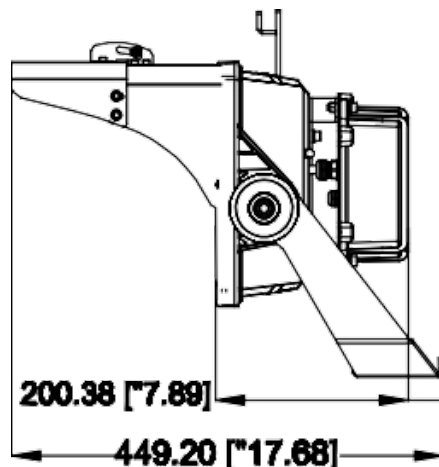

CERTIFICATIONS

LED FLOOD LIGHT FL-07-G8 (A)

SPECIFICATIONS

Item	Power	Luminous Efficacy	Leds	CRI	Weight	Beam Angle
FL400W-07-G8	400W	120Lm/W 150Lm/W	SAMSUNG 3535 SMD 5050	>70	18.5kg(40.8lbs)	10°/15° 30°/60°/90°/T2
FL500W-07-G8	500W	120Lm/W 150Lm/W	SAMSUNG 3535 SMD 5050	>70	18.5kg(40.8lbs)	10°/15° 30°/60°/90°/T2
FL600W-07-G8	600W	120Lm/W 150Lm/W	SAMSUNG 3535 SMD 5050	>70	19.5kg(43.0lbs)	10°/15° 30°/60°/90°/T2
FL800W-07-G8	800W	120Lm/W 150Lm/W	SAMSUNG 3535 SMD 5050	>70	41.1kg(90.4lbs)	10°/15° 30°/60°/90°/T2
FL1000W-07-G8	1000W	120Lm/W 150Lm/W	SAMSUNG 3535 SMD 5050	>70	41.1kg(90.4lbs)	10°/15° 30°/60°/90°/T2
FL1200W-07-G8	1200W	120Lm/W 150Lm/W	SAMSUNG 3535 SMD 5050	>70	43.4kg(95.7lbs)	10°/15° 30°/60°/90°/T2
FL1500W-07-G8	1500W	120Lm/W 150Lm/W	SAMSUNG 3535 SMD 5050	>70	56.5kg(125lbs)	10°/15° 30°/60°/90°/T2
FL1800W-07-G8	1800W	120Lm/W 150Lm/W	SAMSUNG 3535 SMD 5050	>70	60.0kg(132lbs)	10°/15° 30°/60°/90°/T2

DIMENSIONS(MM)

400W/500W/600W

800W/1000W/1200W

LED FLOOD LIGHT FL-07-G8 (A)

DIMENSIONS(MM)

1500W/1800W

MODEL OPTIONS

P1