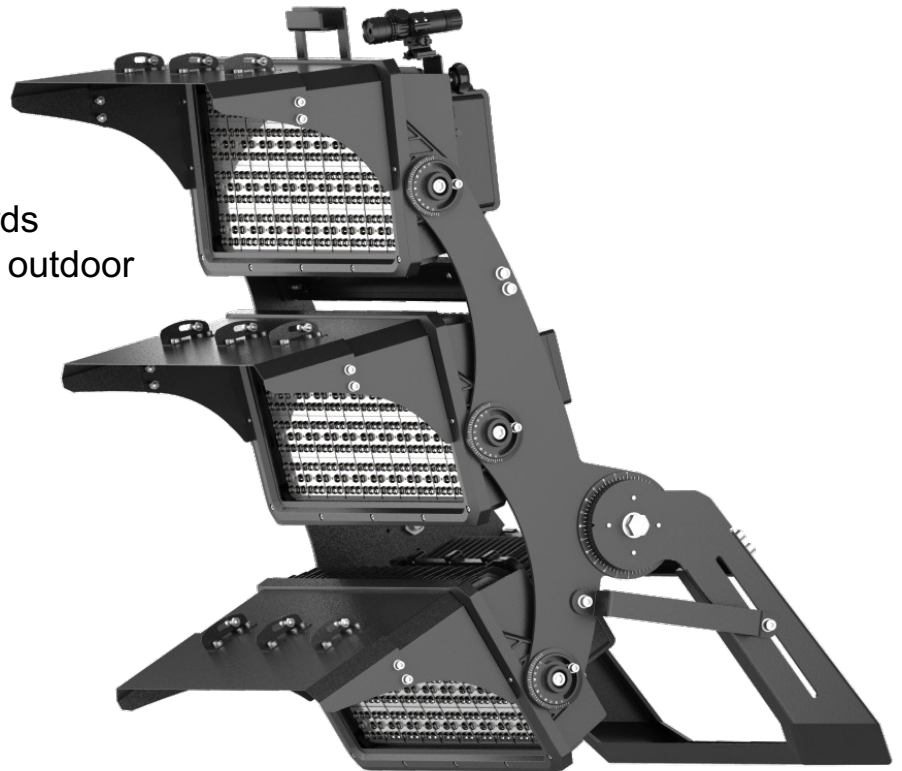

LED FLOOD LIGHT FL-07-G8 (A)

BETTER SOLUTIONS FOR LED FLOOD LIGHT

IP66 water-proof
Easy Installation

AC100-277V 50/60Hz
120Lm/W 150Lm/W

Operating Temp: -40°C~+50°C Storage Temp: -40°C~+80°C

OPTIONS

POWER	CCT	Beam Angle
Inventronics driver	3000K	10°
	4000K	15°
	5000K	30°
	5700K	60°
		90°
		T2 (117*34°)

CERTIFICATIONS

LED FLOOD LIGHT FL-07-G8 (A)

SPECIFICATIONS

Item	Power	Luminous Efficacy	Leds	CRI	Weight	Beam Angle
FL400W-07-G8	400W	120Lm/W 150Lm/W	SAMSUNG 3535 SMD 5050	>70	18.5kg(40.8lbs)	10°/15° 30°/60°/90°/T2
FL500W-07-G8	500W	120Lm/W 150Lm/W	SAMSUNG 3535 SMD 5050	>70	18.5kg(40.8lbs)	10°/15° 30°/60°/90°/T2
FL600W-07-G8	600W	120Lm/W 150Lm/W	SAMSUNG 3535 SMD 5050	>70	19.5kg(43.0lbs)	10°/15° 30°/60°/90°/T2
FL800W-07-G8	800W	120Lm/W 150Lm/W	SAMSUNG 3535 SMD 5050	>70	41.1kg(90.4lbs)	10°/15° 30°/60°/90°/T2
FL1000W-07-G8	1000W	120Lm/W 150Lm/W	SAMSUNG 3535 SMD 5050	>70	41.1kg(90.4lbs)	10°/15° 30°/60°/90°/T2
FL1200W-07-G8	1200W	120Lm/W 150Lm/W	SAMSUNG 3535 SMD 5050	>70	43.4kg(95.7lbs)	10°/15° 30°/60°/90°/T2
FL1500W-07-G8	1500W	120Lm/W 150Lm/W	SAMSUNG 3535 SMD 5050	>70	56.5kg(125lbs)	10°/15° 30°/60°/90°/T2
FL1800W-07-G8	1800W	120Lm/W 150Lm/W	SAMSUNG 3535 SMD 5050	>70	60.0kg(132lbs)	10°/15° 30°/60°/90°/T2

DIMENSIONS(MM)

400W/500W/600W

800W/1000W/1200W

LED FLOOD LIGHT FL-07-G8 (A)

DIMENSIONS(MM)

1500W/1800W

MODEL OPTIONS

P1

400W/500W/600W

P2

P1

800W/1000W/1200W

P1

1500W/1800

PHOTOMETRY

LED FLOOD LIGHT FL-07-G8 (A)