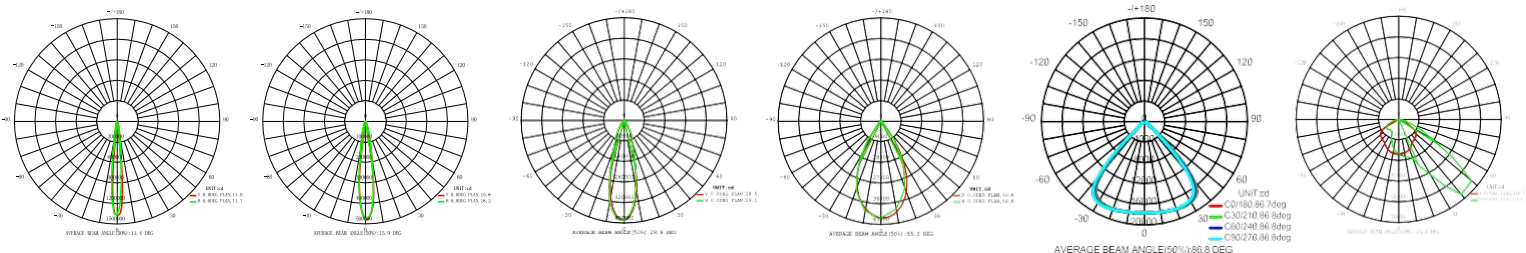

PHOTOMETRY